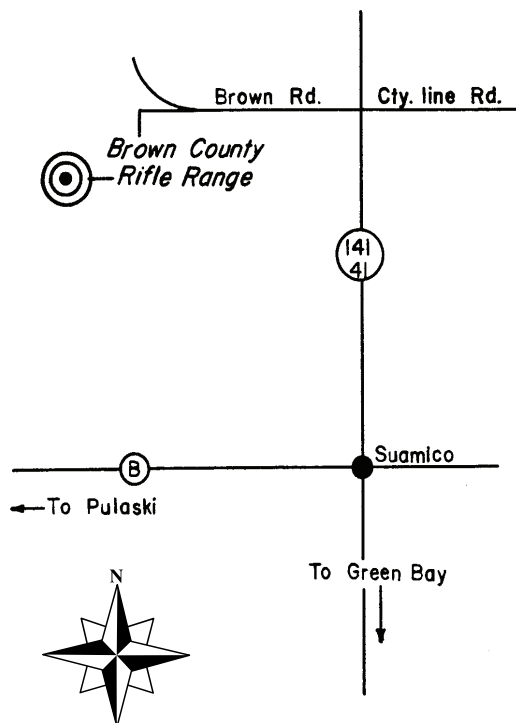

Brown County Rifle Range

2227 Brown Road
Green Bay WI 54313

Located 10 miles north of Green Bay
off US Hwy. 41-141
Exit #179, Brown Road

GPS Coordinates to the Range:
4440.6439n/8804.2231w

For more information contact: